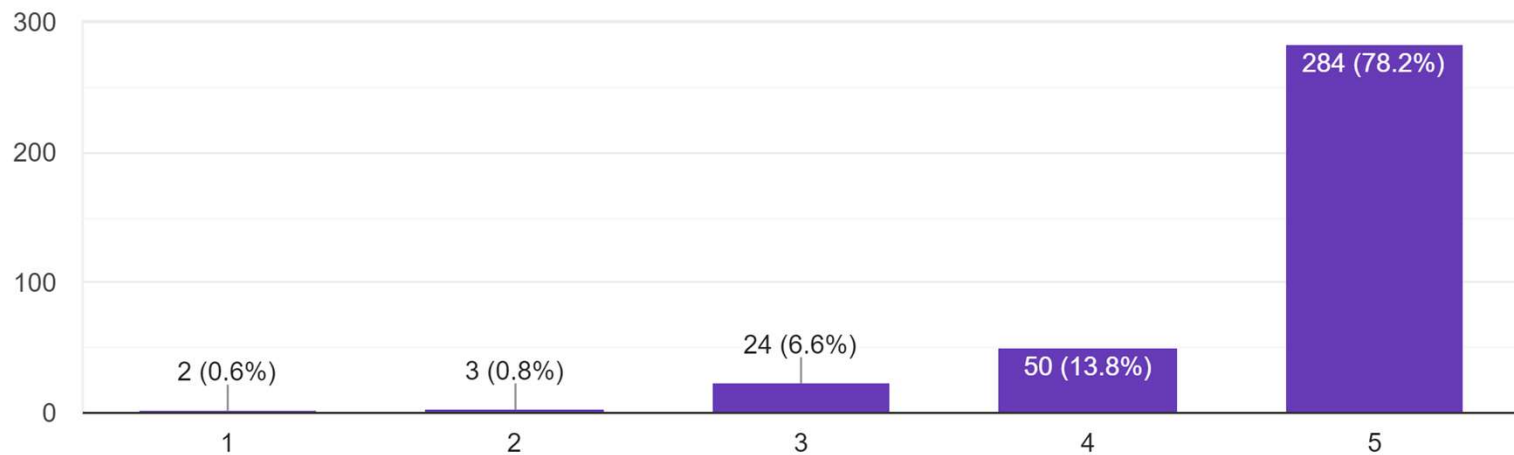

LHS Programming Survey Parent/Guardian

Given the Town of Leicester's recent purchase of the former Becker College Campus and its subsequent use as a public high school, what is your opinion on adding vocational and technical programming?

363 responses