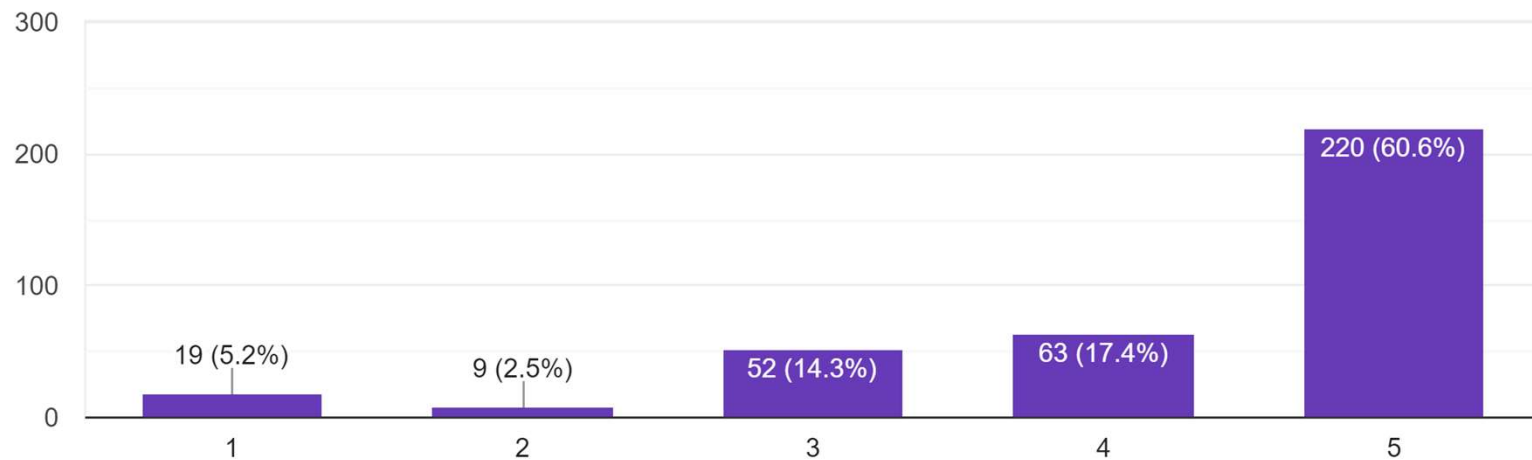

363 responses

LHS Programming Survey Parent/Guardian

Given the Town of Leicester's recent purchase of the former Becker College Campus and its subsequent use as a public high school, what is your opinion on adding vocational and technical programming?

363 responses

LHS Programming Survey Parent/Guardian

What is your level of interest in a Certified Nursing Assistant (CNA) program for Leicester High School students?

363 responses

LHS Programming Survey Parent/Guardian