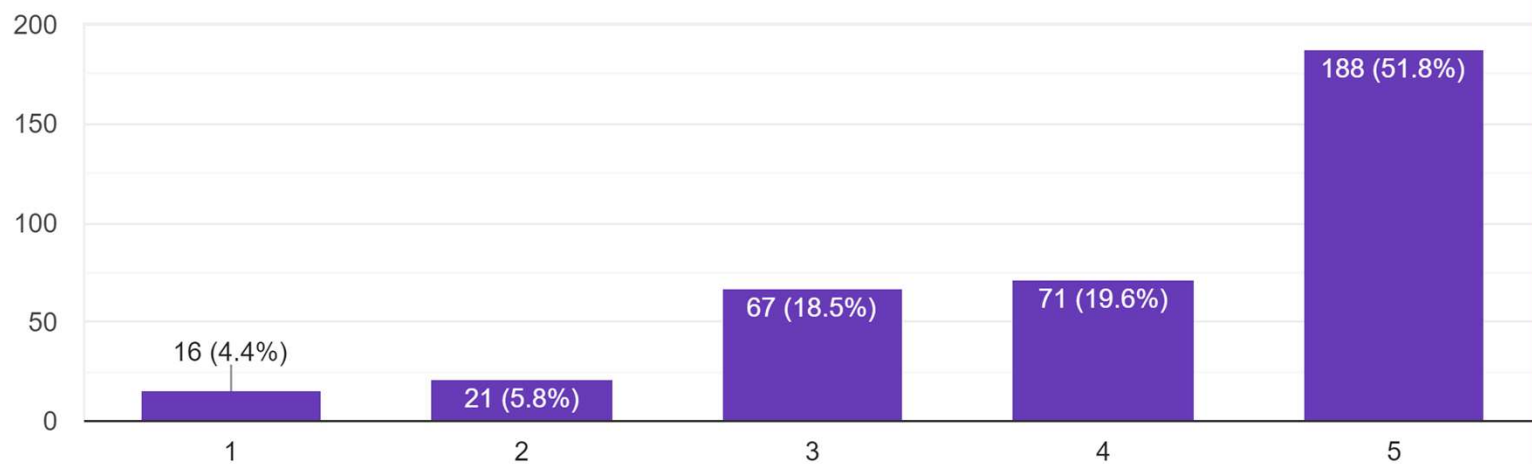

363 responses

LHS Programming Survey Parent/Guardian

Given the Town of Leicester's recent purchase of the former Becker College Campus and its subsequent use as a public high school, what is your opinion on adding vocational and technical programming?

363 responses

LHS Programming Survey Parent/Guardian

What is your level of interest in a Certified Nursing Assistant (CNA) program for Leicester High School students?

363 responses

LHS Programming Survey Parent/Guardian

What is your level of interest in a Fire Science program for Leicester High School students?

363 responses

LHS Programming Survey Parent/Guardian

What is your level of interest in a Building & Property Maintenance (general overview of building repairs, landscape and maintenance) program for Leicester High School students?

363 responses

LHS Programming Survey Parent/Guardian

What is your level of interest in an Early Education and Care (pre-k) program for Leicester High School students?

363 responses

LHS Programming Survey Parent/Guardian