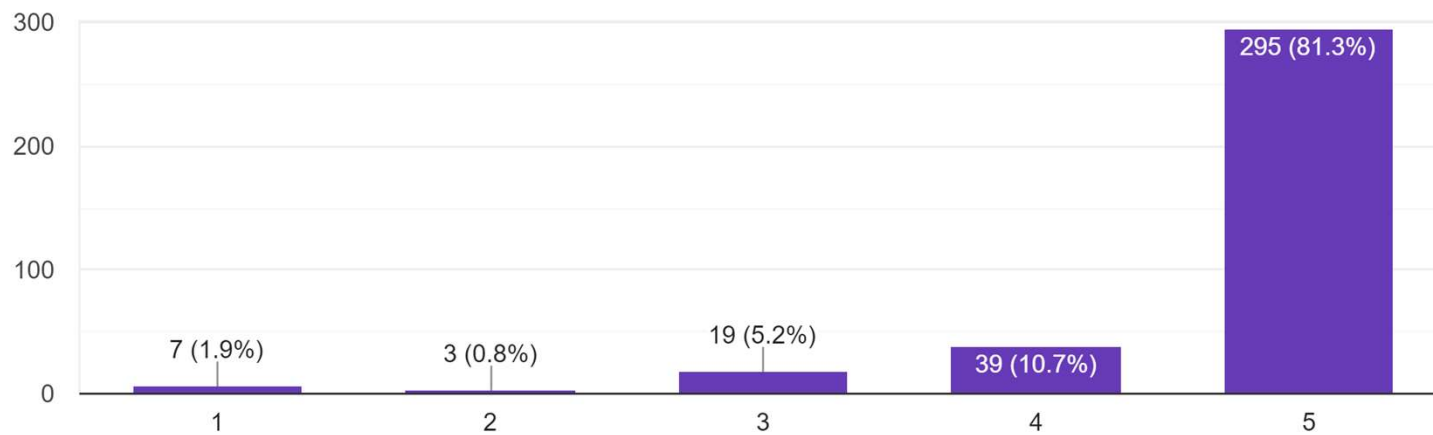

LHS Programming Survey Parent/Guardian

What is your level of interest in building partnerships between local colleges and Leicester High School?

363 responses