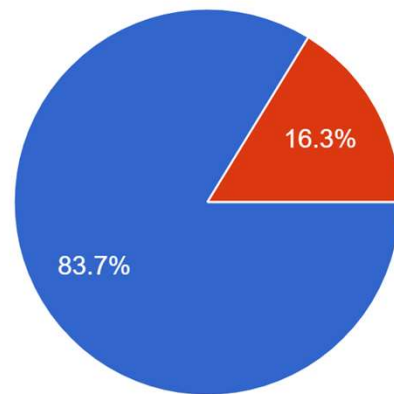

LHS Programming Survey Parent/Guardian

I am a:
363 responses

- Parent/Guardian/Caregiver
- Faculty and Staff

LHS Programming Survey Parent/Guardian

What is your child's current grade? (Choose all that apply)

363 responses

LHS Programming Survey Parent/Guardian

Given the Town of Leicester's recent purchase of the former Becker College Campus and its subsequent use as a public high school, what is your opinion on adding vocational and technical programming?

363 responses

LHS Programming Survey Parent/Guardian

What is your level of interest in a Certified Nursing Assistant (CNA) program for Leicester High School students?

363 responses

LHS Programming Survey Parent/Guardian