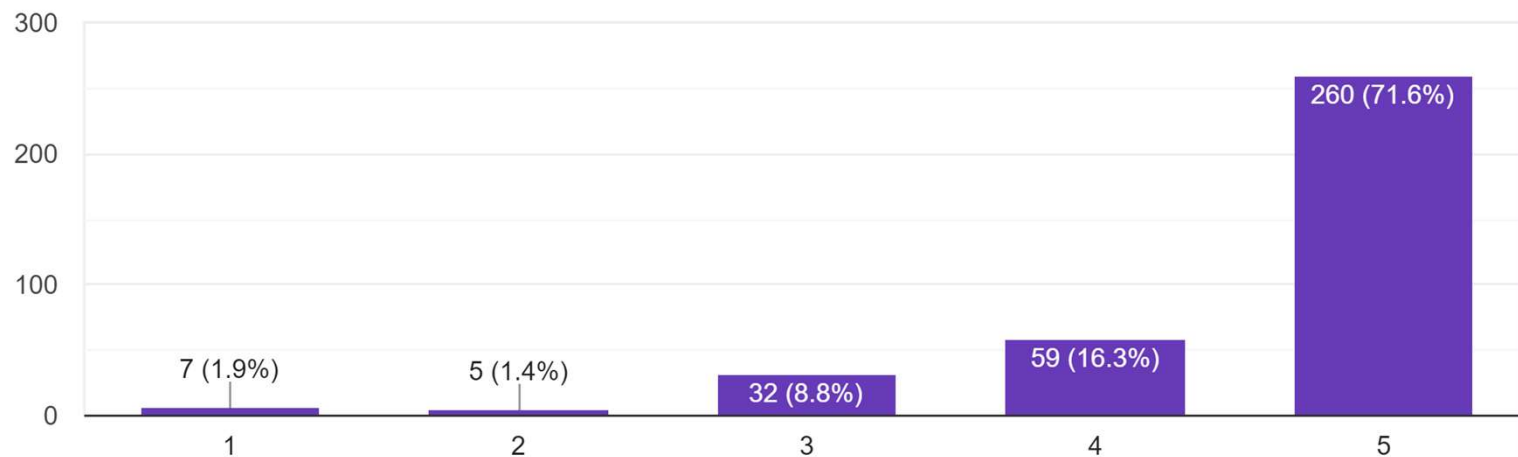

LHS Programming Survey Parent/Guardian

What is your level of interest in building business/corporate partnerships?

363 responses