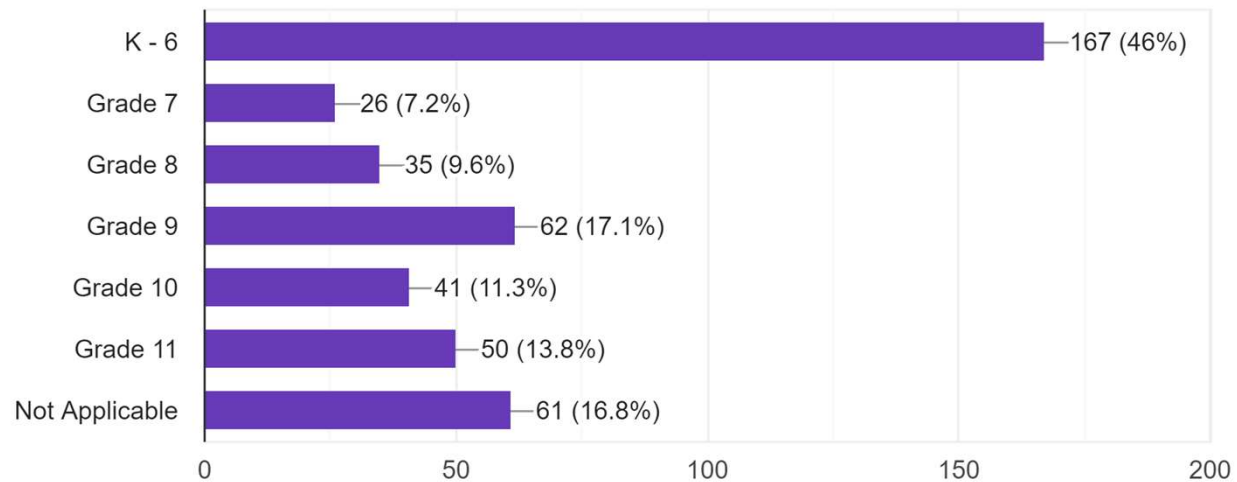

LHS Programming Survey Parent/Guardian

I am a:
363 responses

- Parent/Guardian/Caregiver
- Faculty and Staff

LHS Programming Survey Parent/Guardian

What is your child's current grade? (Choose all that apply)

363 responses

LHS Programming Survey Parent/Guardian

Given the Town of Leicester's recent purchase of the former Becker College Campus and its subsequent use as a public high school, what is your opinion on adding vocational and technical programming?