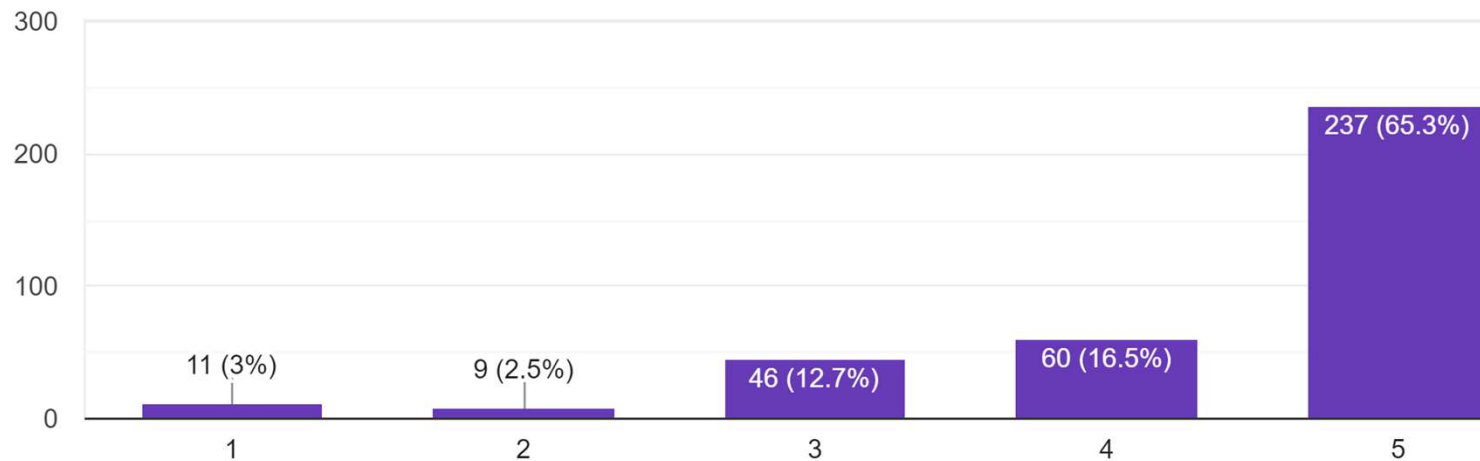

363 responses

LHS Programming Survey Parent/Guardian

What is your level of interest in a Certified Nursing Assistant (CNA) program for Leicester High School students?

363 responses

LHS Programming Survey Parent/Guardian

What is your level of interest in a Fire Science program for Leicester High School students?

363 responses

LHS Programming Survey Parent/Guardian

What is your level of interest in a Building & Property Maintenance (general overview of building repairs, landscape and maintenance) program for Leicester High School students?

363 responses

LHS Programming Survey Parent/Guardian

What is your level of interest in an Early Education and Care (pre-k) program for Leicester High School students?

363 responses

LHS Programming Survey Parent/Guardian