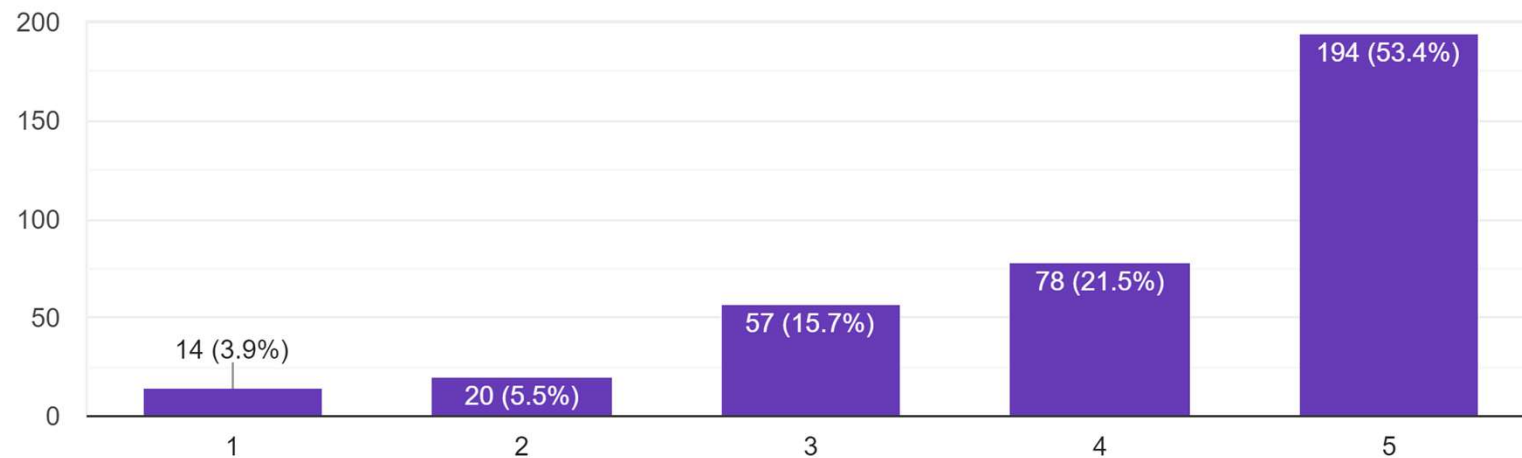

363 responses

LHS Programming Survey Parent/Guardian

What is your level of interest in a Certified Nursing Assistant (CNA) program for Leicester High School students?

363 responses

LHS Programming Survey Parent/Guardian

What is your level of interest in a Fire Science program for Leicester High School students?

363 responses

LHS Programming Survey Parent/Guardian

What is your level of interest in a Building & Property Maintenance (general overview of building repairs, landscape and maintenance) program for Leicester High School students?

363 responses

LHS Programming Survey Parent/Guardian

What is your level of interest in an Early Education and Care (pre-k) program for Leicester High School students?

363 responses

LHS Programming Survey Parent/Guardian