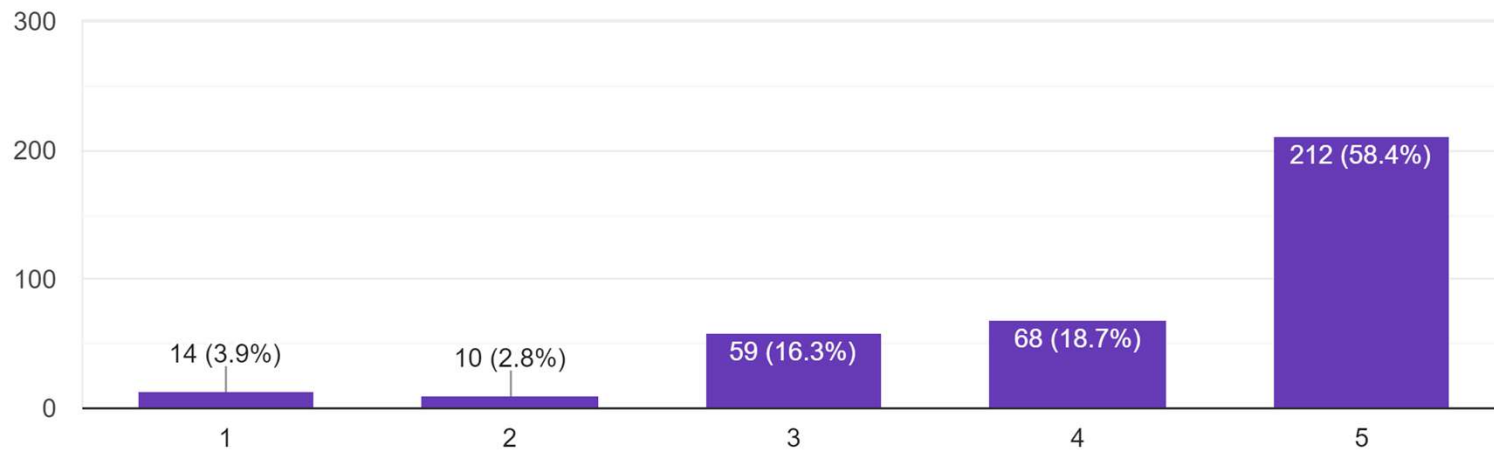

363 responses

LHS Programming Survey Parent/Guardian

What is your level of interest in an Early Education and Care (pre-k) program for Leicester High School students?

363 responses

LHS Programming Survey Parent/Guardian

What is your level of interest in an Integrated Manufacturing (offering college credit) program for Leicester High School students?

363 responses

LHS Programming Survey Parent/Guardian

What is your level of interest in building partnerships between local colleges and Leicester High School?